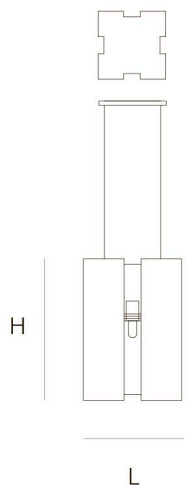

QUARTET by Jan des Bouvrie

Robust but elegant square shaped suspension, floor and table lamp. The shade is available in 3 finishes.

DIMENSIONS

L	25 cm	9,8 inch
H	50 cm	19,7 inch
W	25 cm	9,8 inch

CABLE LENGTH

Up to 200 cm 78,7 inch

LIGHTSOURCE

1x E27, 70W*

7	11	36x36x80cm

FINISH

Black
Brass
Bronze
Polished SS
White

TYPE.NR

●	11-450-1Z
●	11-450-2
●	11-450-5
●	11-450
○	11-450-1W

CANOPY

L	24 cm	9,4 inch
H	3 cm	1,2 inch
W	24 cm	9,4 inch

STANDARD The fixture is supplied without a lamp. Transparent PMMA. Floor and table lamp with cord switch. Suspension with black canopy and mirror polished stainless steel cover.

OPTIONAL Frosted PMMA.