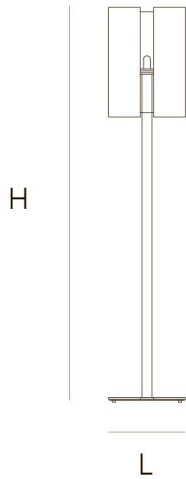

QUARTET FLOOR by Jan des Bouvrie

Robust but elegant square shaped suspension, floor and table lamp. The shade is available in 3 finishes.

DIMENSIONS

L	35 cm	13,8 inch
H	180 cm	70,9 inch
W	35 cm	13,8 inch

LIGHTSOURCE

1x E27, 70W*

2	3	36x36x80cm
8	8	36x36x185cm

FINISH

Black
Brass
Bronze
Polished SS
White

TYPE.NR

●	11-452-1Z
●	11-452-2
●	11-452-5
●	11-452
○	11-452-1W

STANDARD The fixture is supplied without a lamp. Transparent PMMA. Floor and table lamp with cord switch. Suspension with black canopy and mirror polished stainless steel cover.

OPTIONAL Frosted PMMA.